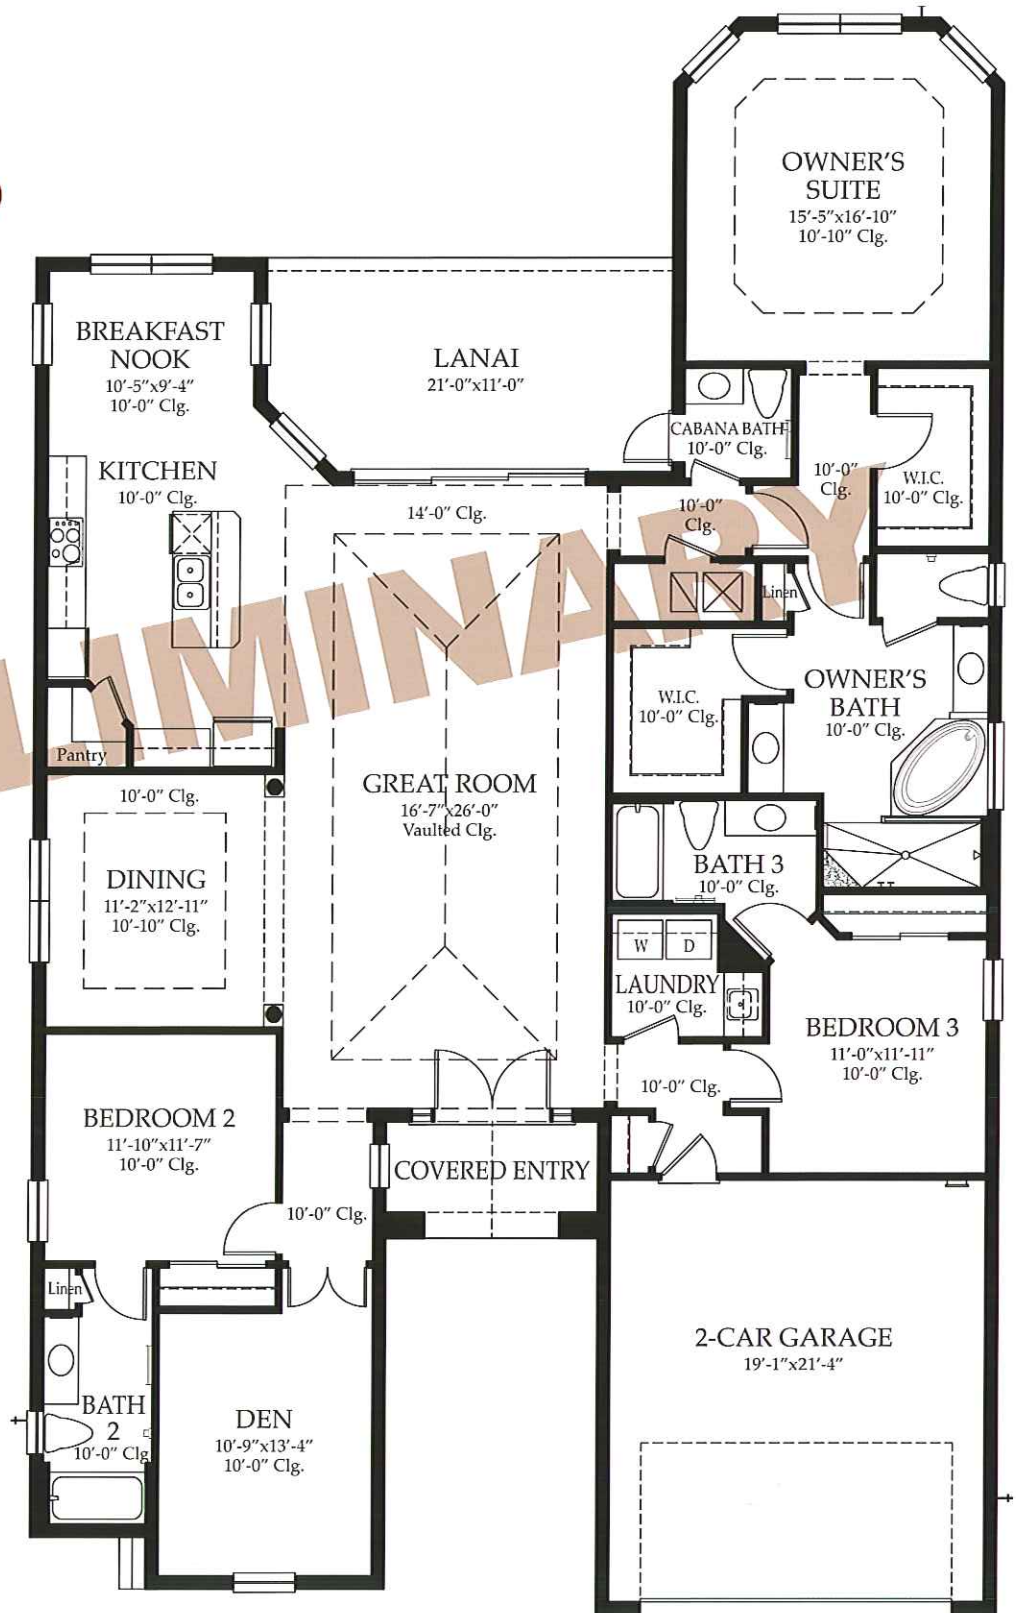

Osprey Lake

Preliminary

COTTONWOOD

Living Area2,677
 Entry66
 2-Car Garage462
 Lanai224

Total Sq. Ft. 3,429

HERON BAYSM
 A WCI Community